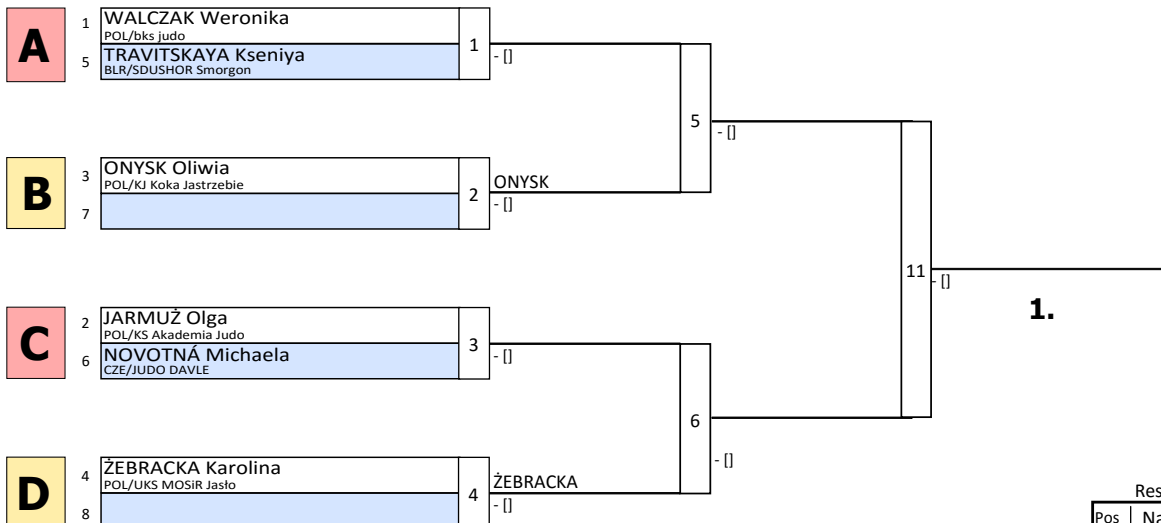

Warsaw Judo Open

Warsaw
2016-09-24/5

U15W-36

Tatami: 1, Competitors: 6

1.

Results	
Pos	Name
1	
2	
3	
3	
5	
5	
7	
7	

Repechage

3.