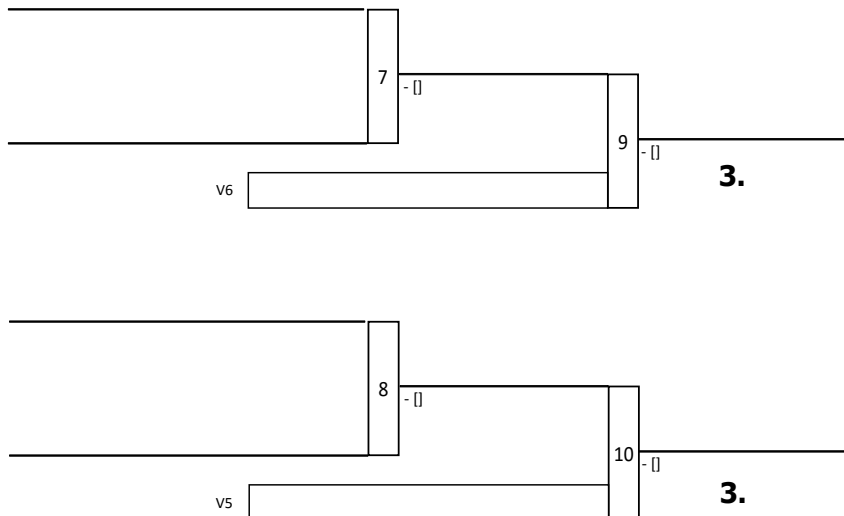

Warsaw Judo Open

Warsaw
2016-09-24/5

U15W-36

Tatami: 1, Competitors: 6

1.

Results	
Pos	Name
1	
2	
3	
3	
5	
5	
7	
7	

Repechage

3.