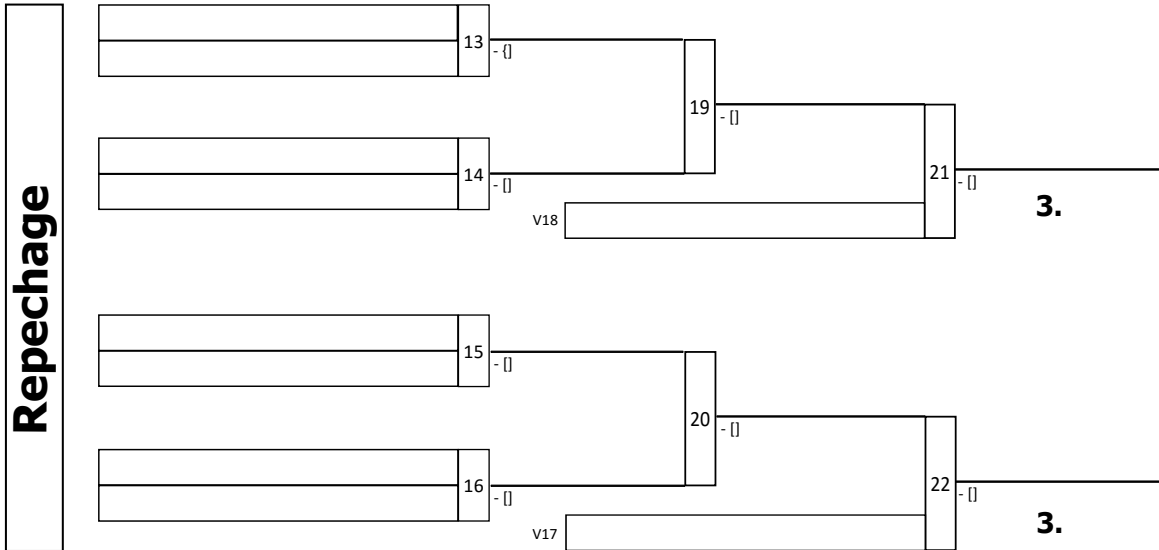

U15W-40

Tatami: 1, Competitors: 16

Warsaw Judo Open

Warsaw
2016-09-24/5

Results

Pos	Name
1	
2	
3	
3	
5	
5	
7	
7	