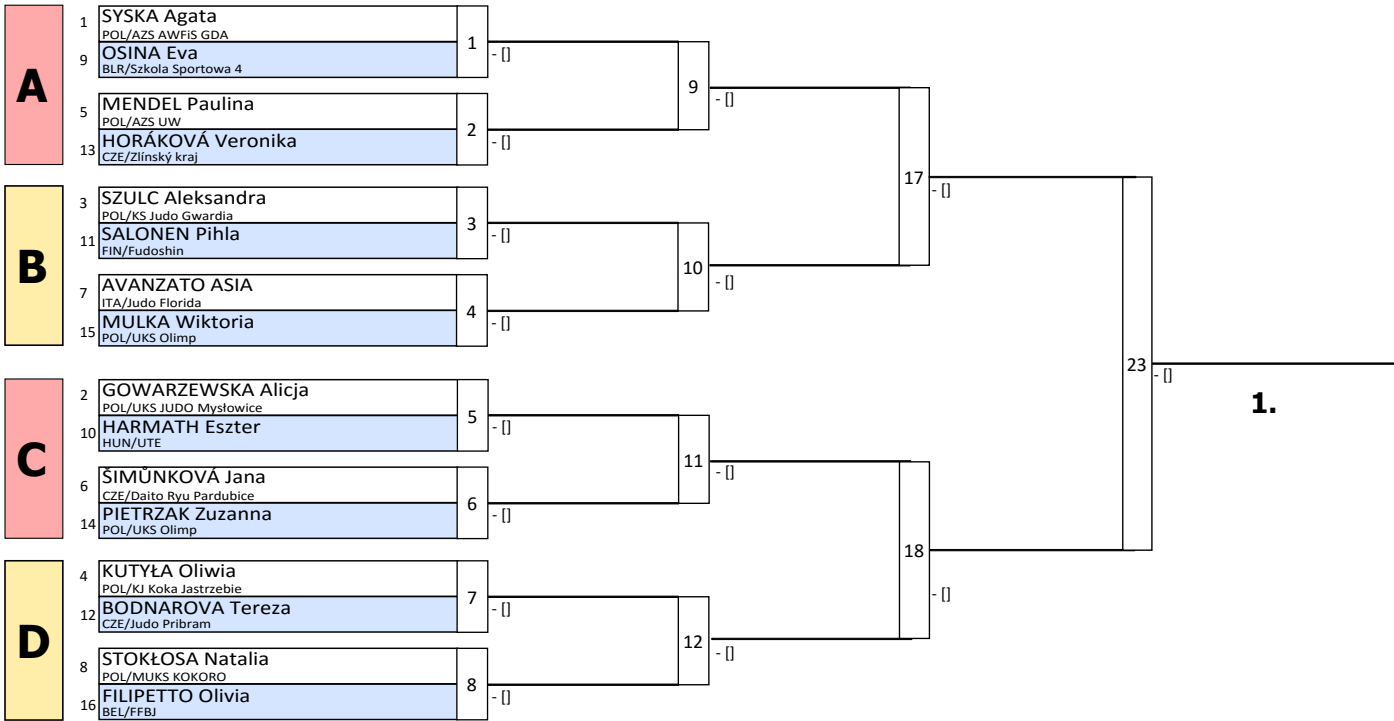

U15W-40

Tatami: 1, Competitors: 16

Warsaw Judo Open

Warsaw
2016-09-24/5

Results

Pos	Name
1	
2	
3	
3	
5	
5	
7	
7	