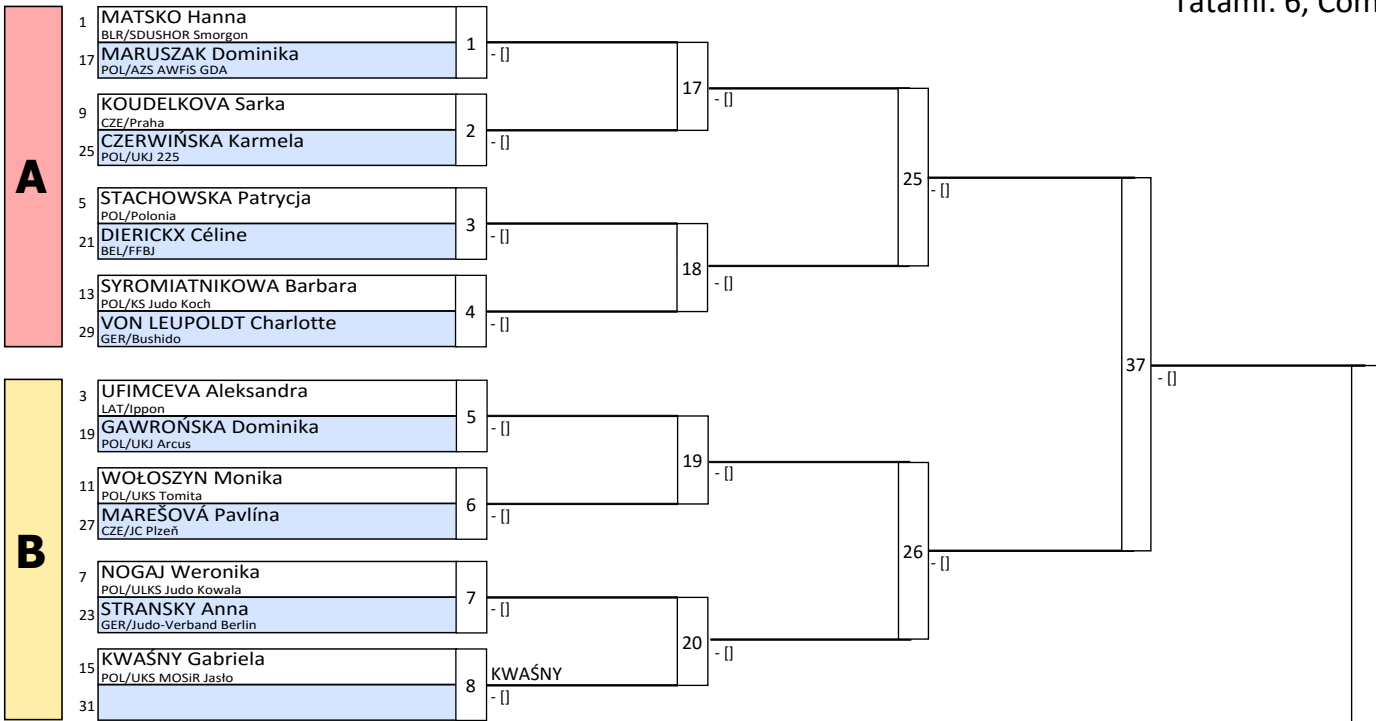

Warsaw Judo Open

Warsaw
2016-09-24/5

U15W-48

Tatami: 6, Competitors: 30

| Results | |
|---------|------|
| Pos | Name |
| 1 | |
| 2 | |
| 3 | |
| 3 | |
| 5 | |
| 5 | |
| 7 | |
| 7 | |