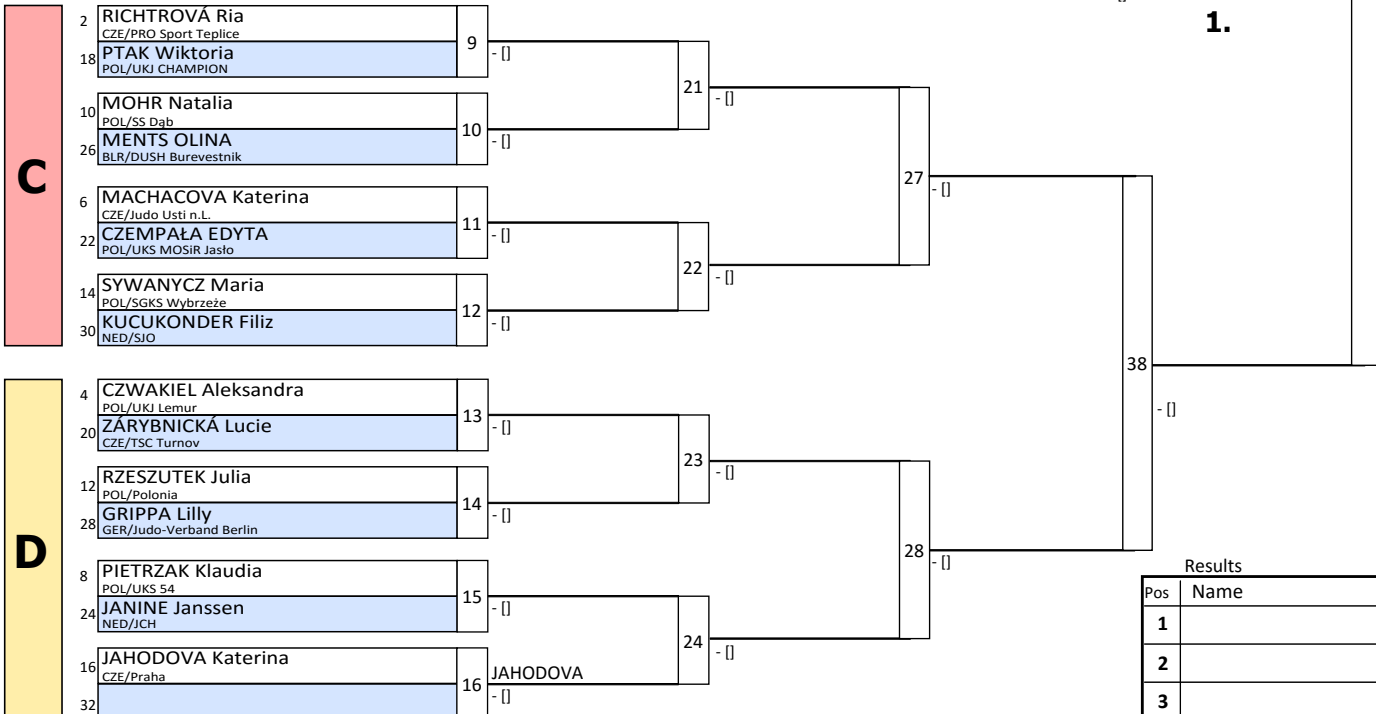

Warsaw Judo Open

Warsaw
2016-09-24/5

U15W-48

Tatami: 6, Competitors: 30

| Results | |
|---------|------|
| Pos | Name |
| 1 | |
| 2 | |
| 3 | |
| 3 | |
| 5 | |
| 5 | |
| 7 | |
| 7 | |