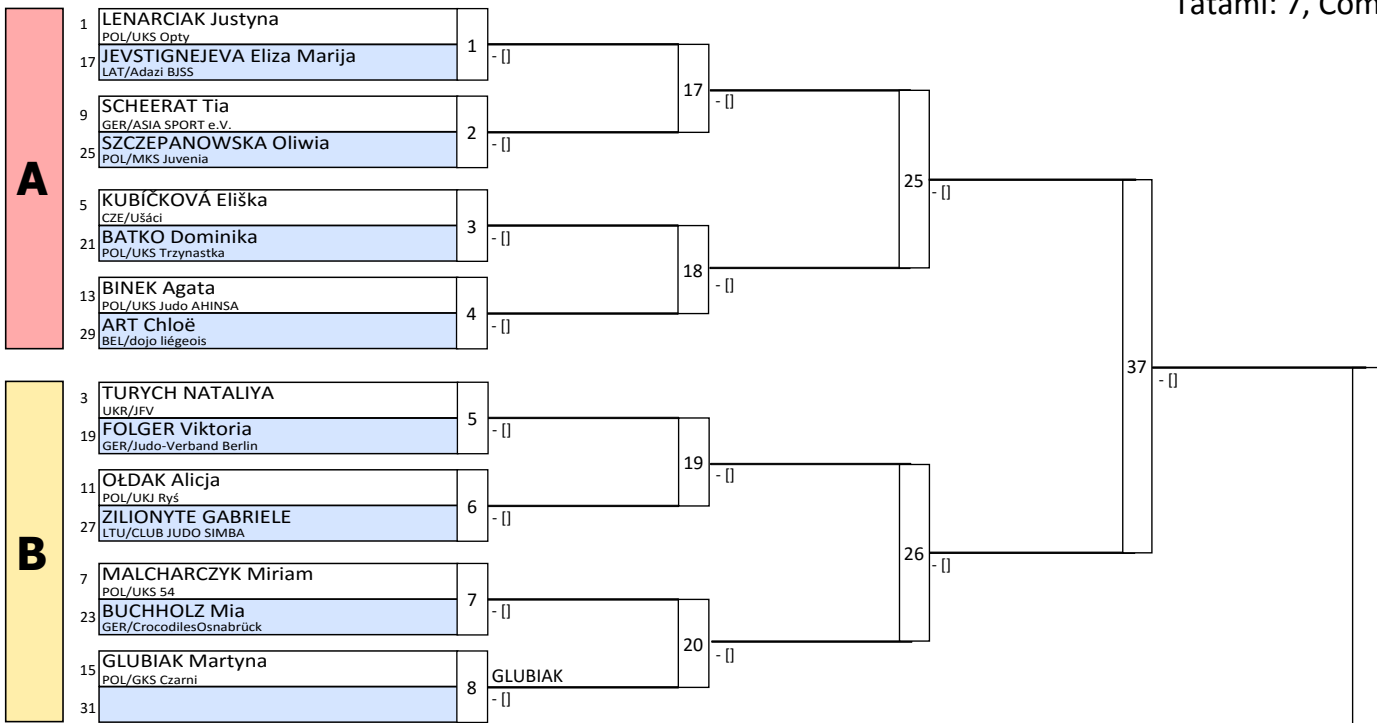

Warsaw Judo Open

Warsaw
2016-09-24/5

U15W-52

Tatami: 7, Competitors: 30

Pos	Name
1	
2	
3	
3	
5	
5	
7	
7	