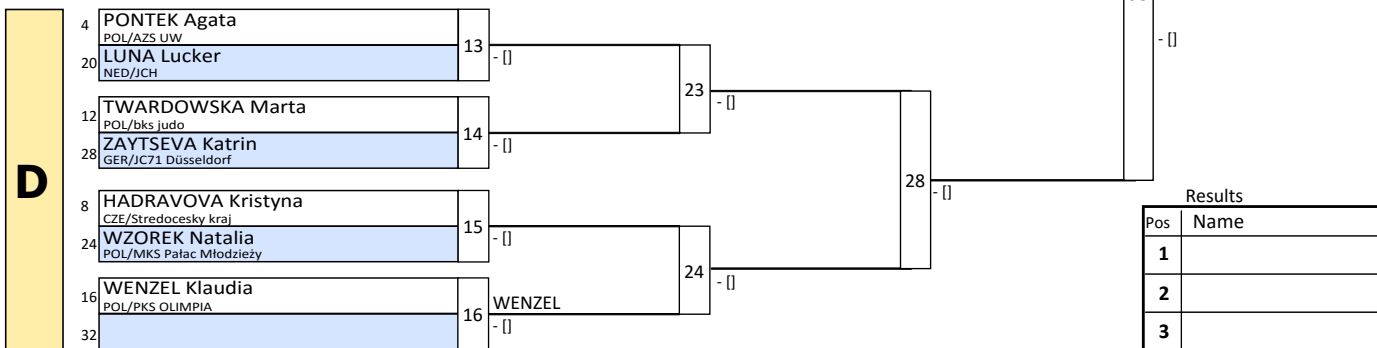

Warsaw Judo Open

Warsaw
2016-09-24/5

U15W-52

Tatami: 7, Competitors: 30

Pos	Name
1	
2	
3	
3	
5	
5	
7	
7	