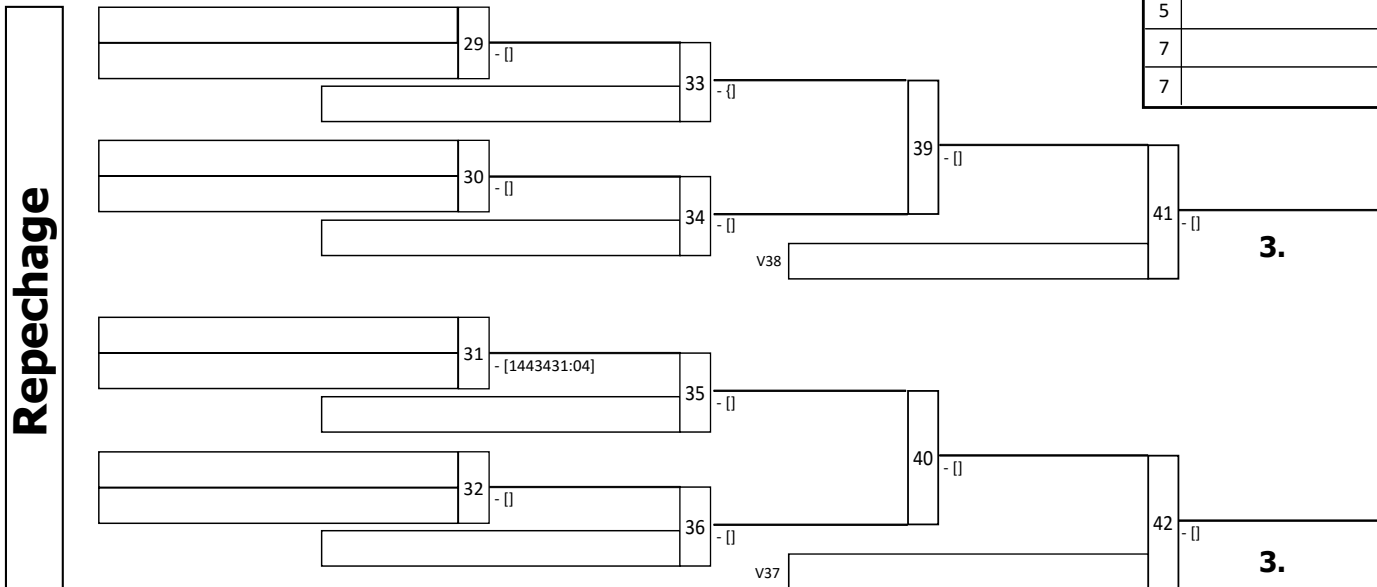

Warsaw Judo Open

Warsaw
2016-09-24/5

U15W-52

Tatami: 7, Competitors: 30

Pos	Name
1	
2	
3	
3	
5	
5	
7	
7	