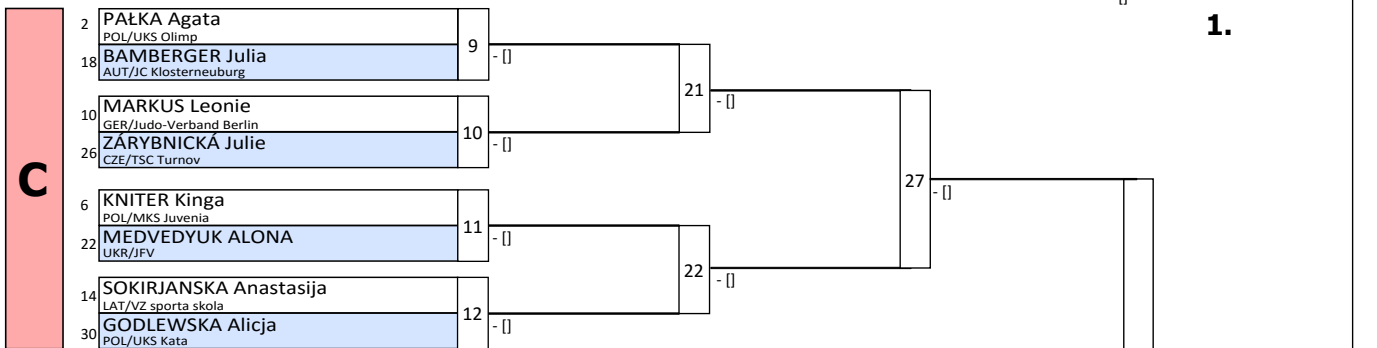

Warsaw Judo Open

Warsaw
2016-09-24/5

U15W-52

Tatami: 7, Competitors: 30

Pos	Name
1	
2	
3	
3	
5	
5	
7	
7	