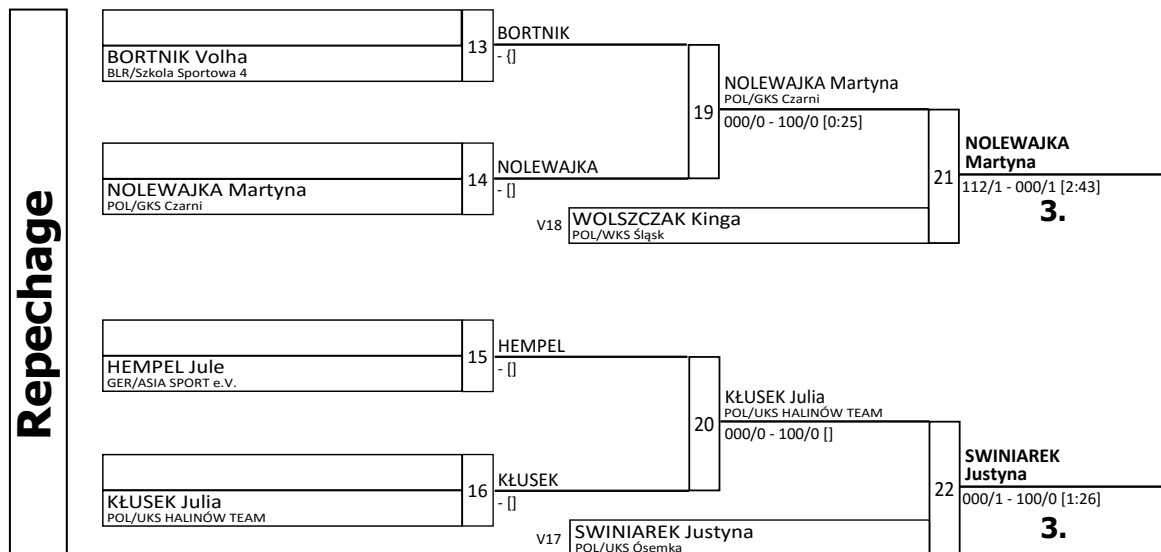

# Warsaw Judo Open

Warsaw  
2015-09-27

# U15W-70

Tatami: 2, Competitors: 10