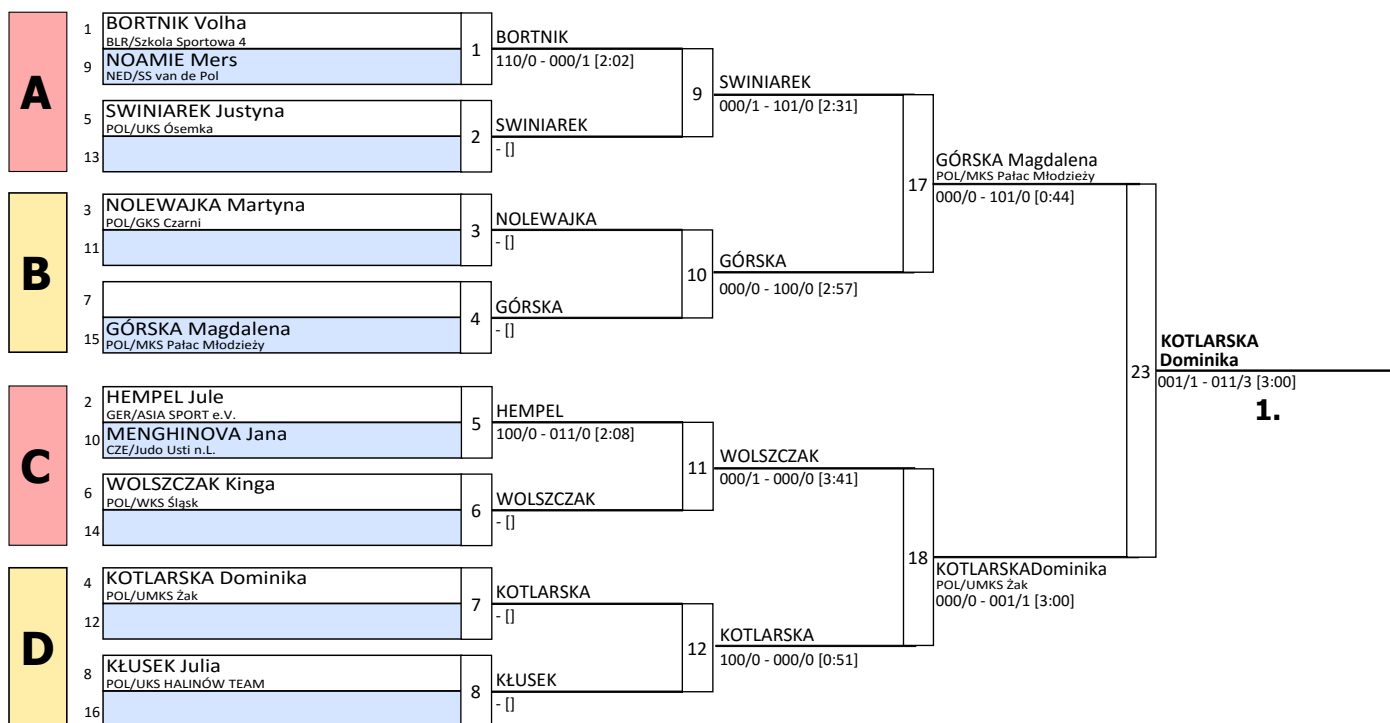

# Warsaw Judo Open

Warsaw  
2015-09-27

# U15W-70

Tatami: 2, Competitors: 10